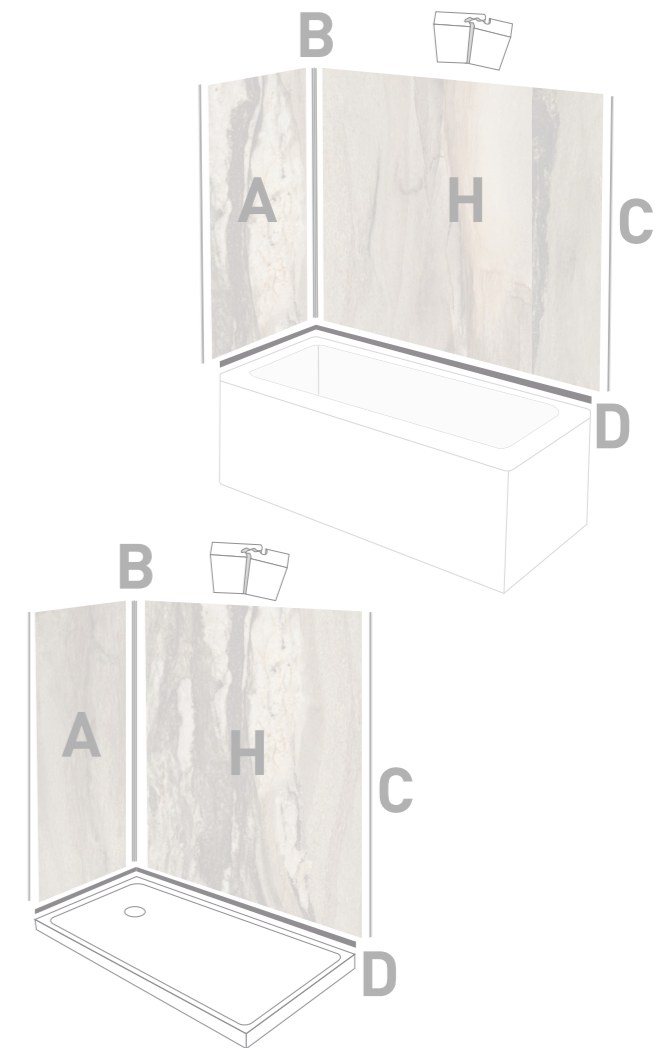

MULTIPANEL®

Typical installations

Shower enclosure 2 sided

2 sided shower		Shower tray size		
Description		1200x1200	900x900	1200x900
A	2400 x 1200mm unlippped panel	2		1
	2400 x 900mm unlippped panel		2	1
	2400 x 1200mm Hydrolock panel			
	2400 x 598mm Hydrolock panel			
B	Internal Corner Profile	1	1	1
C	End Cap Profile	2	2	2
D	Shower Tray / Bath Seal Kit	1	1	1
	High-Grab Adhesive	2	2	2
	Silicone Sealant - Clear	1	1	1
	Silicone Sealant - White			

Shower enclosure 3 sided

3 sided shower		Shower tray size		
Description		1200x1200	900x900	1200x900
A	2400 x 1200mm unlippped panel	3		2
	2400 x 900mm unlippped panel		3	1
	2400 x 1200mm Hydrolock panel			
	2400 x 598mm Hydrolock panel			
B	Internal Corner Profile	2	2	2
C	End Cap Profile	2	2	2
D	Shower Tray / Bath Seal Kit	2	2	2
	High-Grab Adhesive	3	3	3
	Silicone Sealant - Clear	2	2	2
	Silicone Sealant - White	1	1	1

Walk-in Shower/Bath 2 sided

2 sided bath / walk-in shower		Bath/Shower tray size	
Description		1800x900	1800x1200
A	2400 x 1200mm unlippped panel		1
	2400 x 900mm unlippped panel	1	
H	2400 x 1200mm Hydrolock panel	1	1
	2400 x 598mm Hydrolock panel	1	1
B	Internal Corner Profile	1	1
C	End Cap Profile	2	2
D	Shower Tray / Bath Seal Kit	2	2
	High-Grab Adhesive	3	3
	Silicone Sealant - Clear	2	2
	Silicone Sealant - White	1	1

Walk-in Shower/Bath 3 sided

3 sided bath / walk-in shower		Bath/Shower tray size	
Description		1800x900	1800x1200
A	2400 x 1200mm unlippped panel		2
	2400 x 900mm unlippped panel	2	
H	2400 x 1200mm Hydrolock panel	1	1
	2400 x 598mm Hydrolock panel	1	1
B	Internal Corner Profile	2	2
C	End Cap Profile	2	2
D	Shower Tray / Bath Seal Kit	2	3
	High-Grab Adhesive	4	4
	Silicone Sealant - Clear	3	3
	Silicone Sealant - White	2	2