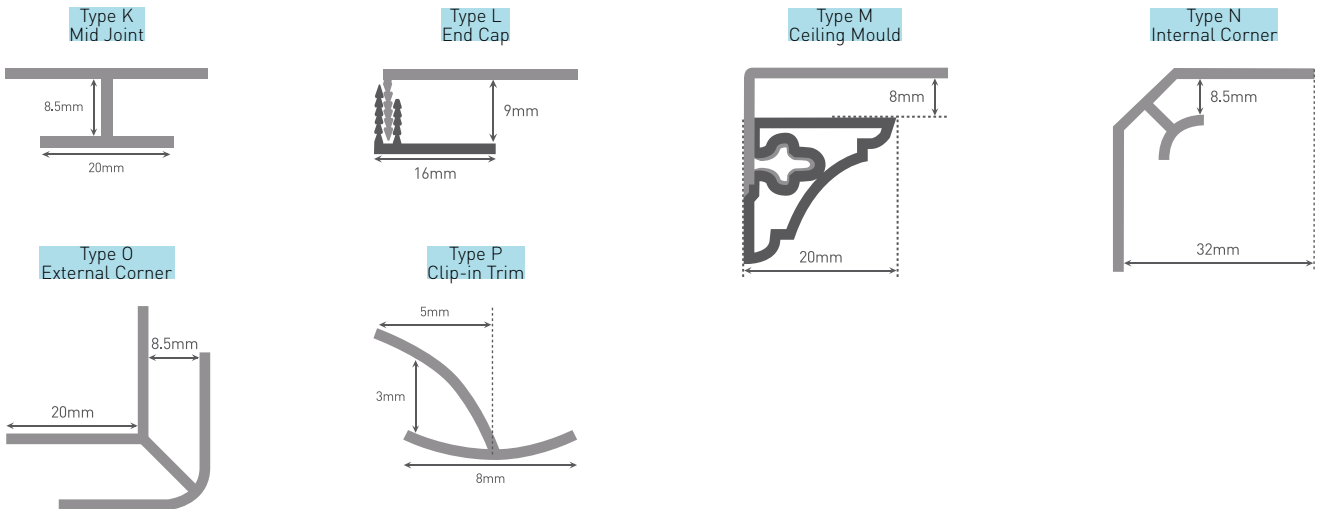

Ceilings

PRODUCT DATA SHEET

Multipanel® Ceilings is made from 8mm PVC with a decorative face. All panels have a tongue and grooved long edge.

Size/Weight

Panel Size 2700 x 250 x 8mm

Panels/pack 4

Pack Coverage 2.7m²

Pack Weight 9.72kg

Colours

6 decors are available to order from stock

Accessories

Multipanel® Ceilings PVC edge profiles 2.7m long are available in six profiles and two finishes:

Cleaning

The panels should be cleaned using warm water and a non abrasive mild detergent (*not bleach*). Scouring products or powders should **not** be used.

Fire Rating

Multipanel® Ceilings carries a class 1 surface spread of flame fire rating.

Profiles are available in bright silver and white. (Type P only available in silver) Type M in silver is supplied with two narrow silver strips above and below the white cove profile.