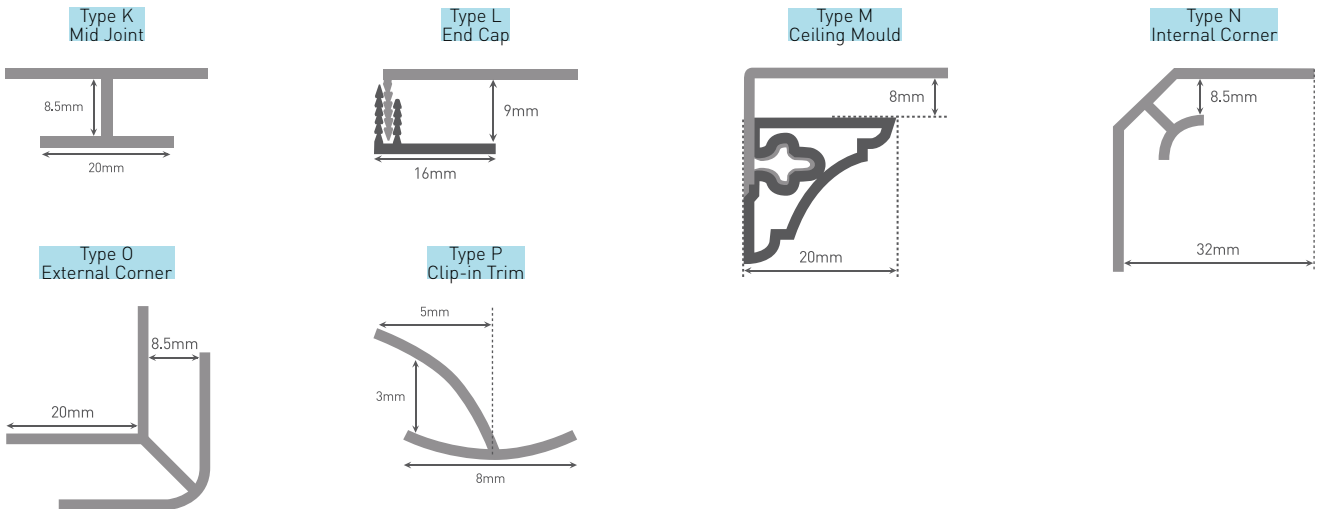

Ceilings

PRODUCT DATA SHEET

Multipanel™ Ceilings is made from 8mm PVC with a decorative face. All panels have a tongue and grooved long edge.

Size/Weight

Panel Size	2700 x 250 x 8mm
Panels/pack	4
Pack Coverage	2.7m ²
Pack Weight	9.72kg

Colours

6 decors are available to order from stock

Accessories

Multipanel™ Ceilings PVC edge profiles 2.7m long are available in six profiles and two finishes:

Cleaning

The panels should be cleaned using warm water and a non abrasive mild detergent (*not bleach*). Scouring products or powders should **not** be used.

Fire Rating

Multipanel™ Ceilings carries a class 1 surface spread of flame fire rating.

Profiles are available in bright silver and white. (Type P only available in silver) Type M in silver is supplied with two narrow silver strips above and below the white cove profile.